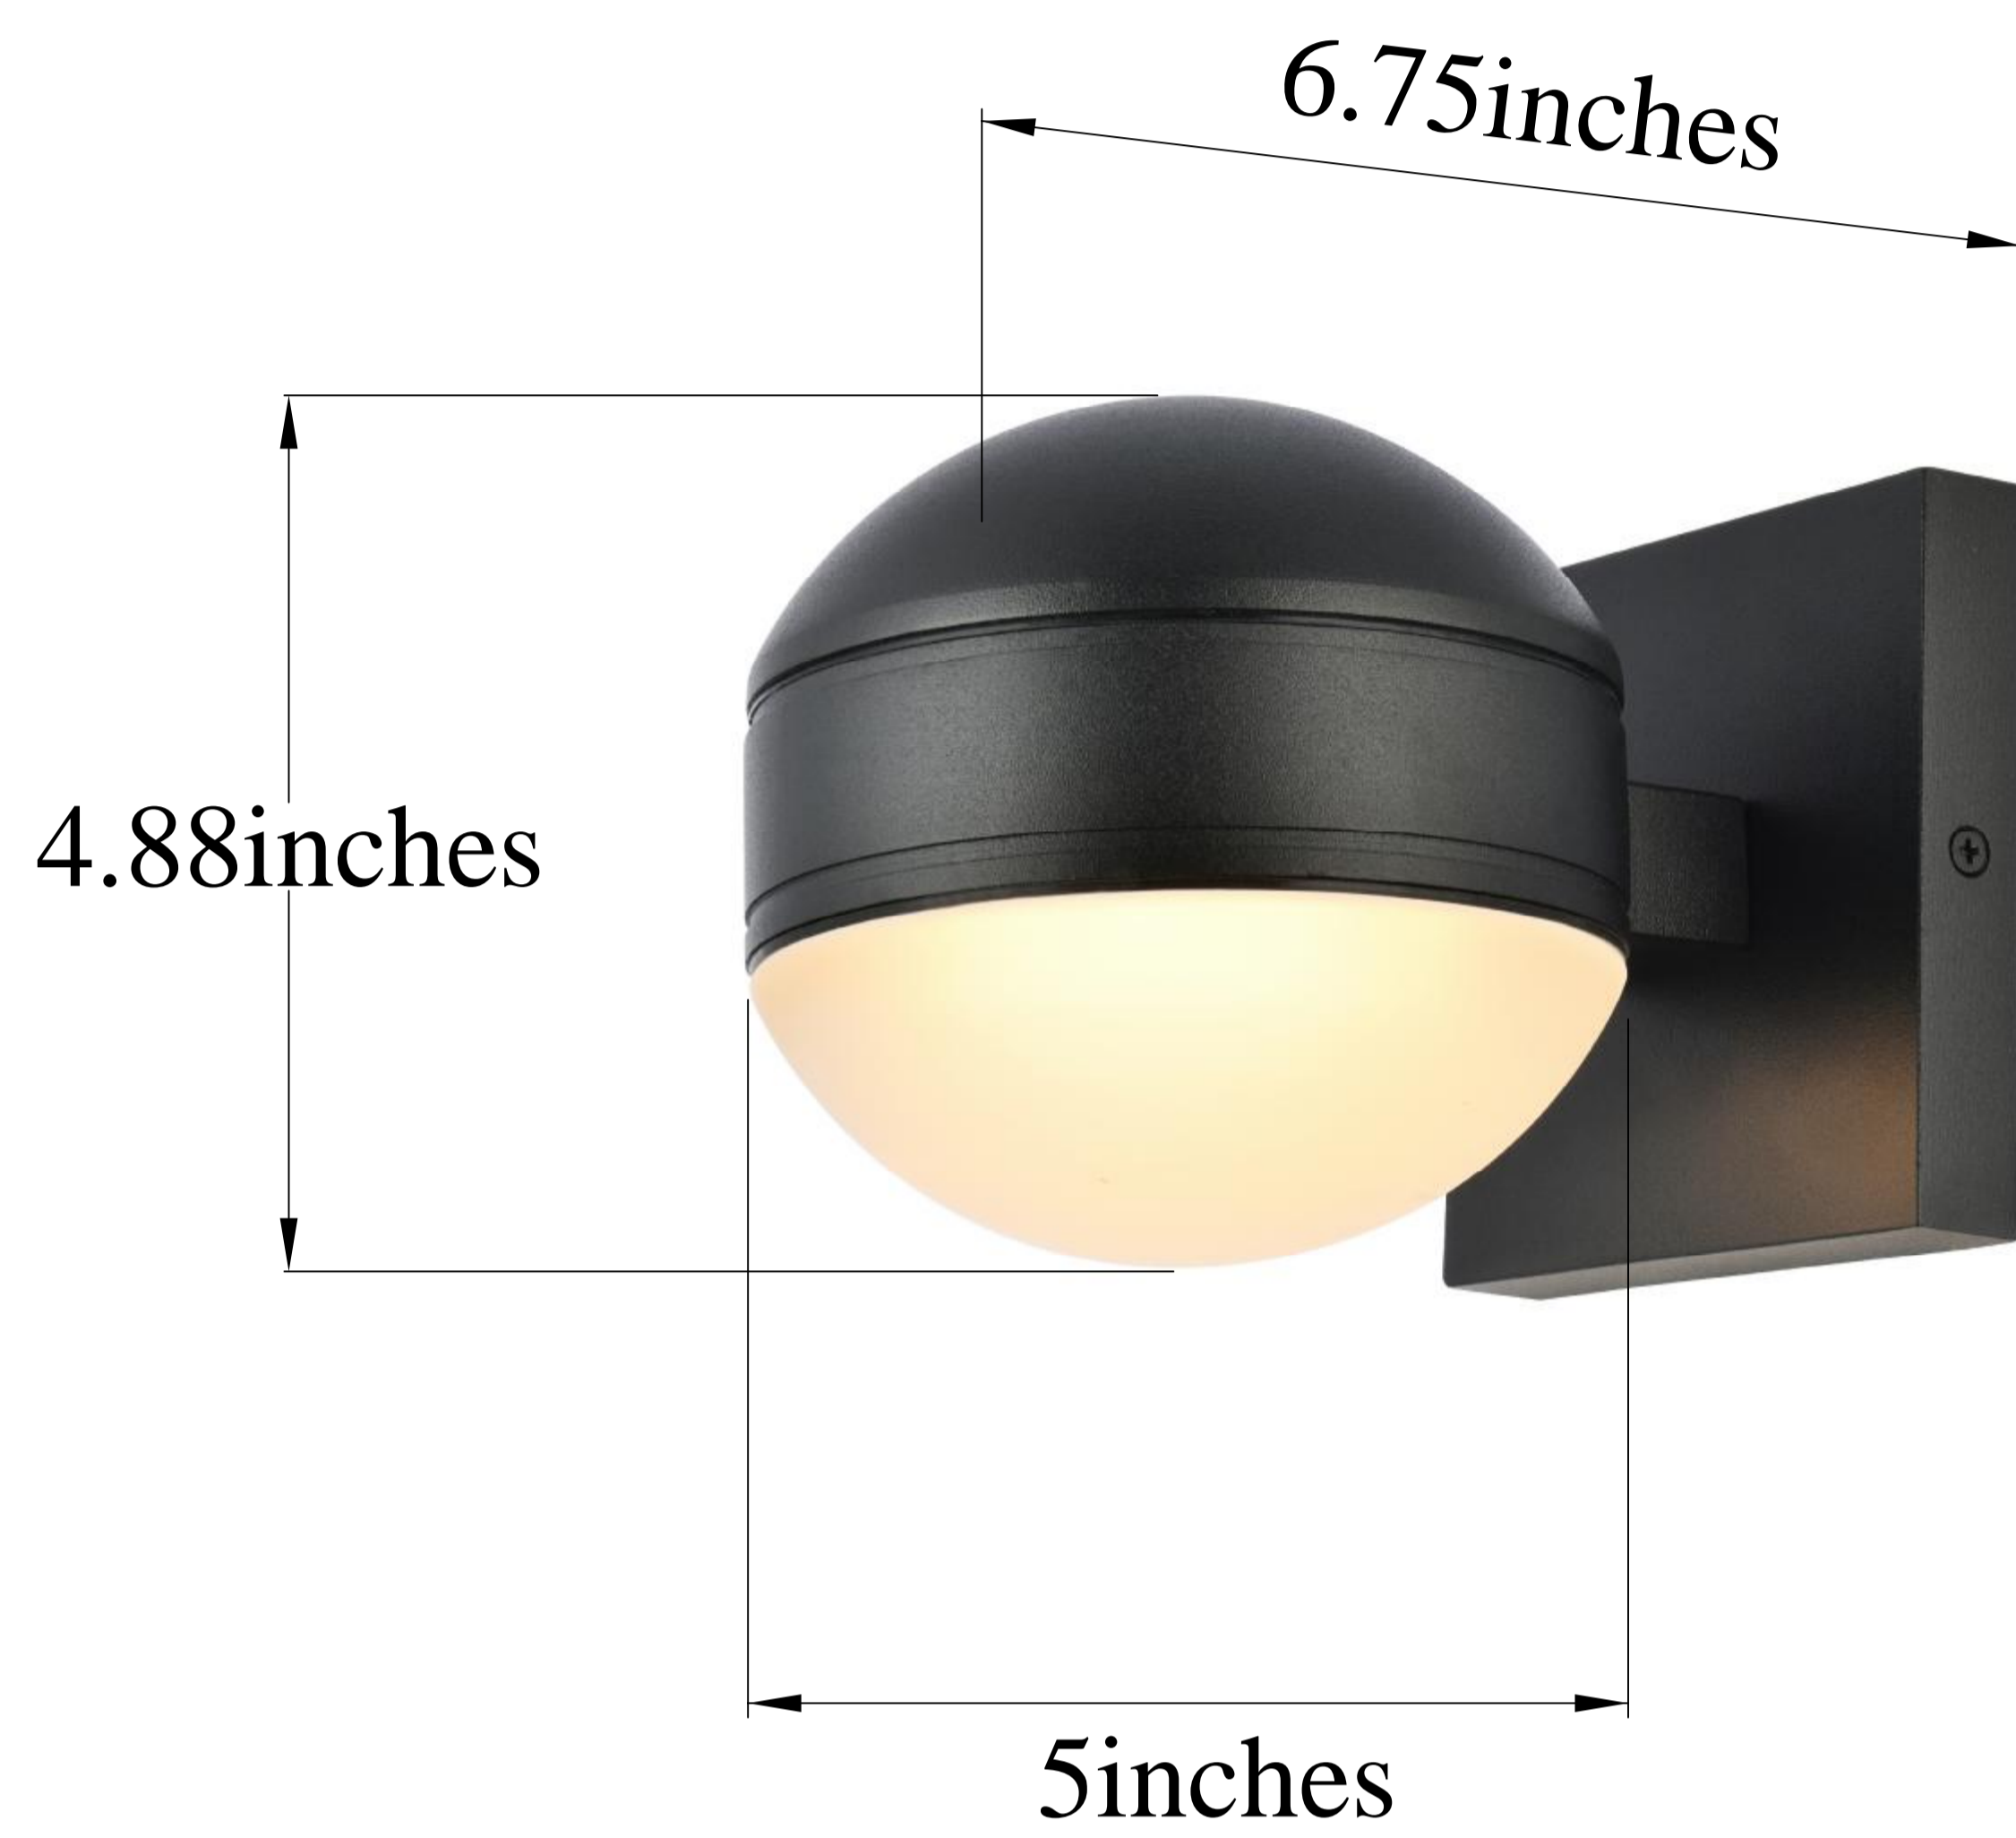

## 1-Light Black Wall Sconce

Black  
Item No:LDOD4011BK

Silver  
Item No:LDOD4011S

White  
Item No:LDOD4011WH

Available Finishes

### Dimensions

Back Plate Size(in)	4.5"x4.5"x0.79"
Chain/Rod Length	N/A
Width	5"
Extension	6.75"
Height	4.88"
Maximum Height	N/A

### Specifications

Finish	3 Finishes
Material	Aluminum& Glass
Glass Color	Frosted
Type	Wall Sconce
Hanging Device	N/A
Voltage	110-125V
Dimmable	YES
Warranty	2 Year Limited
Shipment Type	Small Parcel